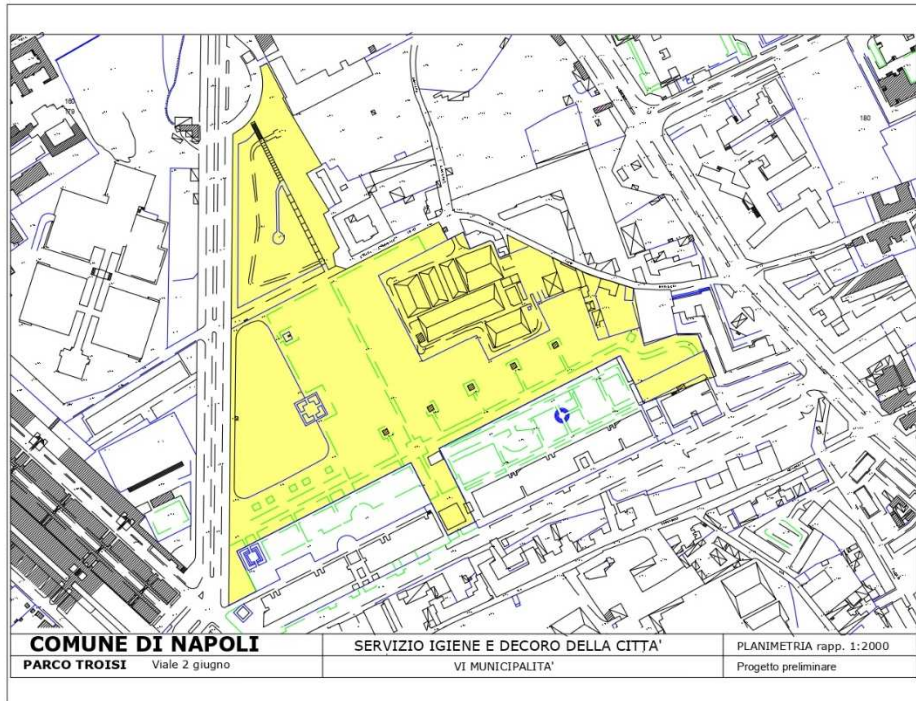

FOOD-E Pilot (Naples)

Location: Massimo Troisi Park, Viale 2 Giugno, 80146, Naples (Italy)

Figure 1. Massimo Troisi Park layout

Figure 2. Massimo Troisi Park and Pilot location satellite view

Figure 3. Pilot satellite view

Table 1. Pilot Greenhouses and open structures dimensions and relative covered area.

Structures	Length (m)	Width (m)	Area (m ²)
Greenhouse 1 (G1)	33.0	31.0	1,023.0
Greenhouse 2 (G2)	22.2	33.0	726.0
Greenhouse 3 (G3)	74.0	24.5	1,813.0
Greenhouse 4 (G4)	34.0	23.5	799.0
Open Structure 1 (OS1)	13.5	33.0	445.5
Open Structure 2 (OS2)	13.5	33.0	445.5
Total greenhouse area (m²)			4,361.0
Total open structures area (m²)			891.0
Total area (m²)			5,252.0

Figure 4. Greenhouse 1

Figure 5. Greenhouse 2

Figure 6. Greenhouse 3

Figure 7. Greenhouse 3

Figure 8. Greenhouse 8

Figure 9. Open structures located inside the Pilot