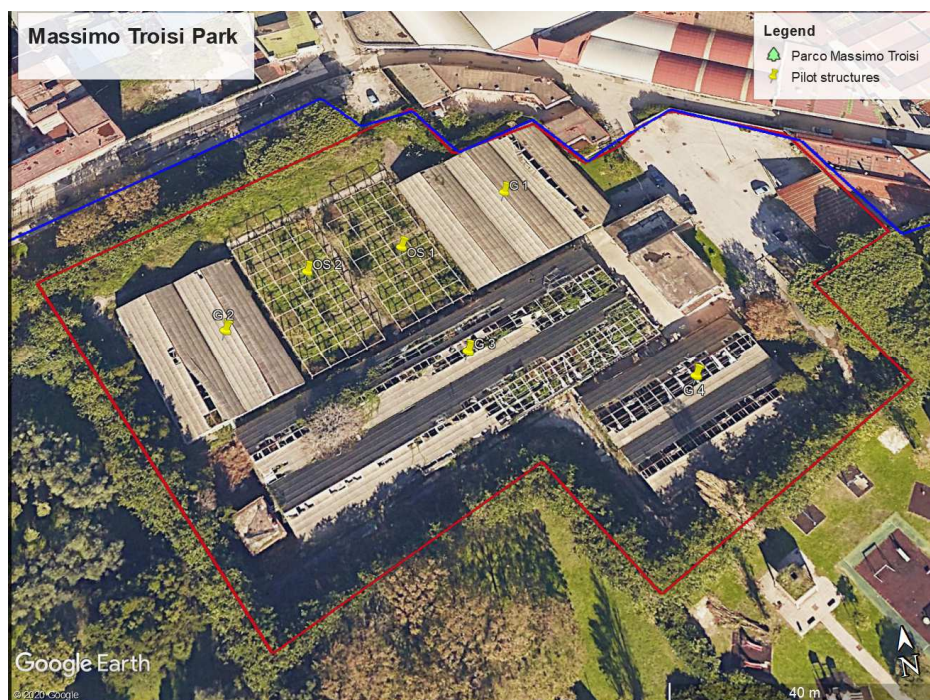

FOOD-E Pilot (Naples)

Location: Massimo Troisi Park, Viale 2 Giugno, 80146, Naples (Italy)

Figure 1. Massimo Troisi Park layout

Figure 2. Massimo Troisi Park and Pilot location satellite view

Figure 3. Pilot satellite view

Table 1. Pilot Greenhouses and open structures dimensions and relative covered area.

Structures	Length (m)	Width (m)	Area (m ²)
Greenhouse 1 (G1)	33.0	31.0	1,023.0
Greenhouse 2 (G2)	22.2	33.0	726.0
Greenhouse 3 (G3)	74.0	24.5	1,813.0
Greenhouse 4 (G4)	34.0	23.5	799.0
Open Structure 1 (OS1)	13.5	33.0	445.5
Open Structure 2 (OS2)	13.5	33.0	445.5
Total greenhouse area (m²)			4,361.0
Total open structures area (m²)			891.0
Total area (m²)			5,252.0

Figure 4. Greenhouse 1

Figure 5. Greenhouse 2

Figure 6. Greenhouse 3

Figure 7. Greenhouse 3

Figure 8. Greenhouse 8

Figure 9. Open structures located inside the Pilot